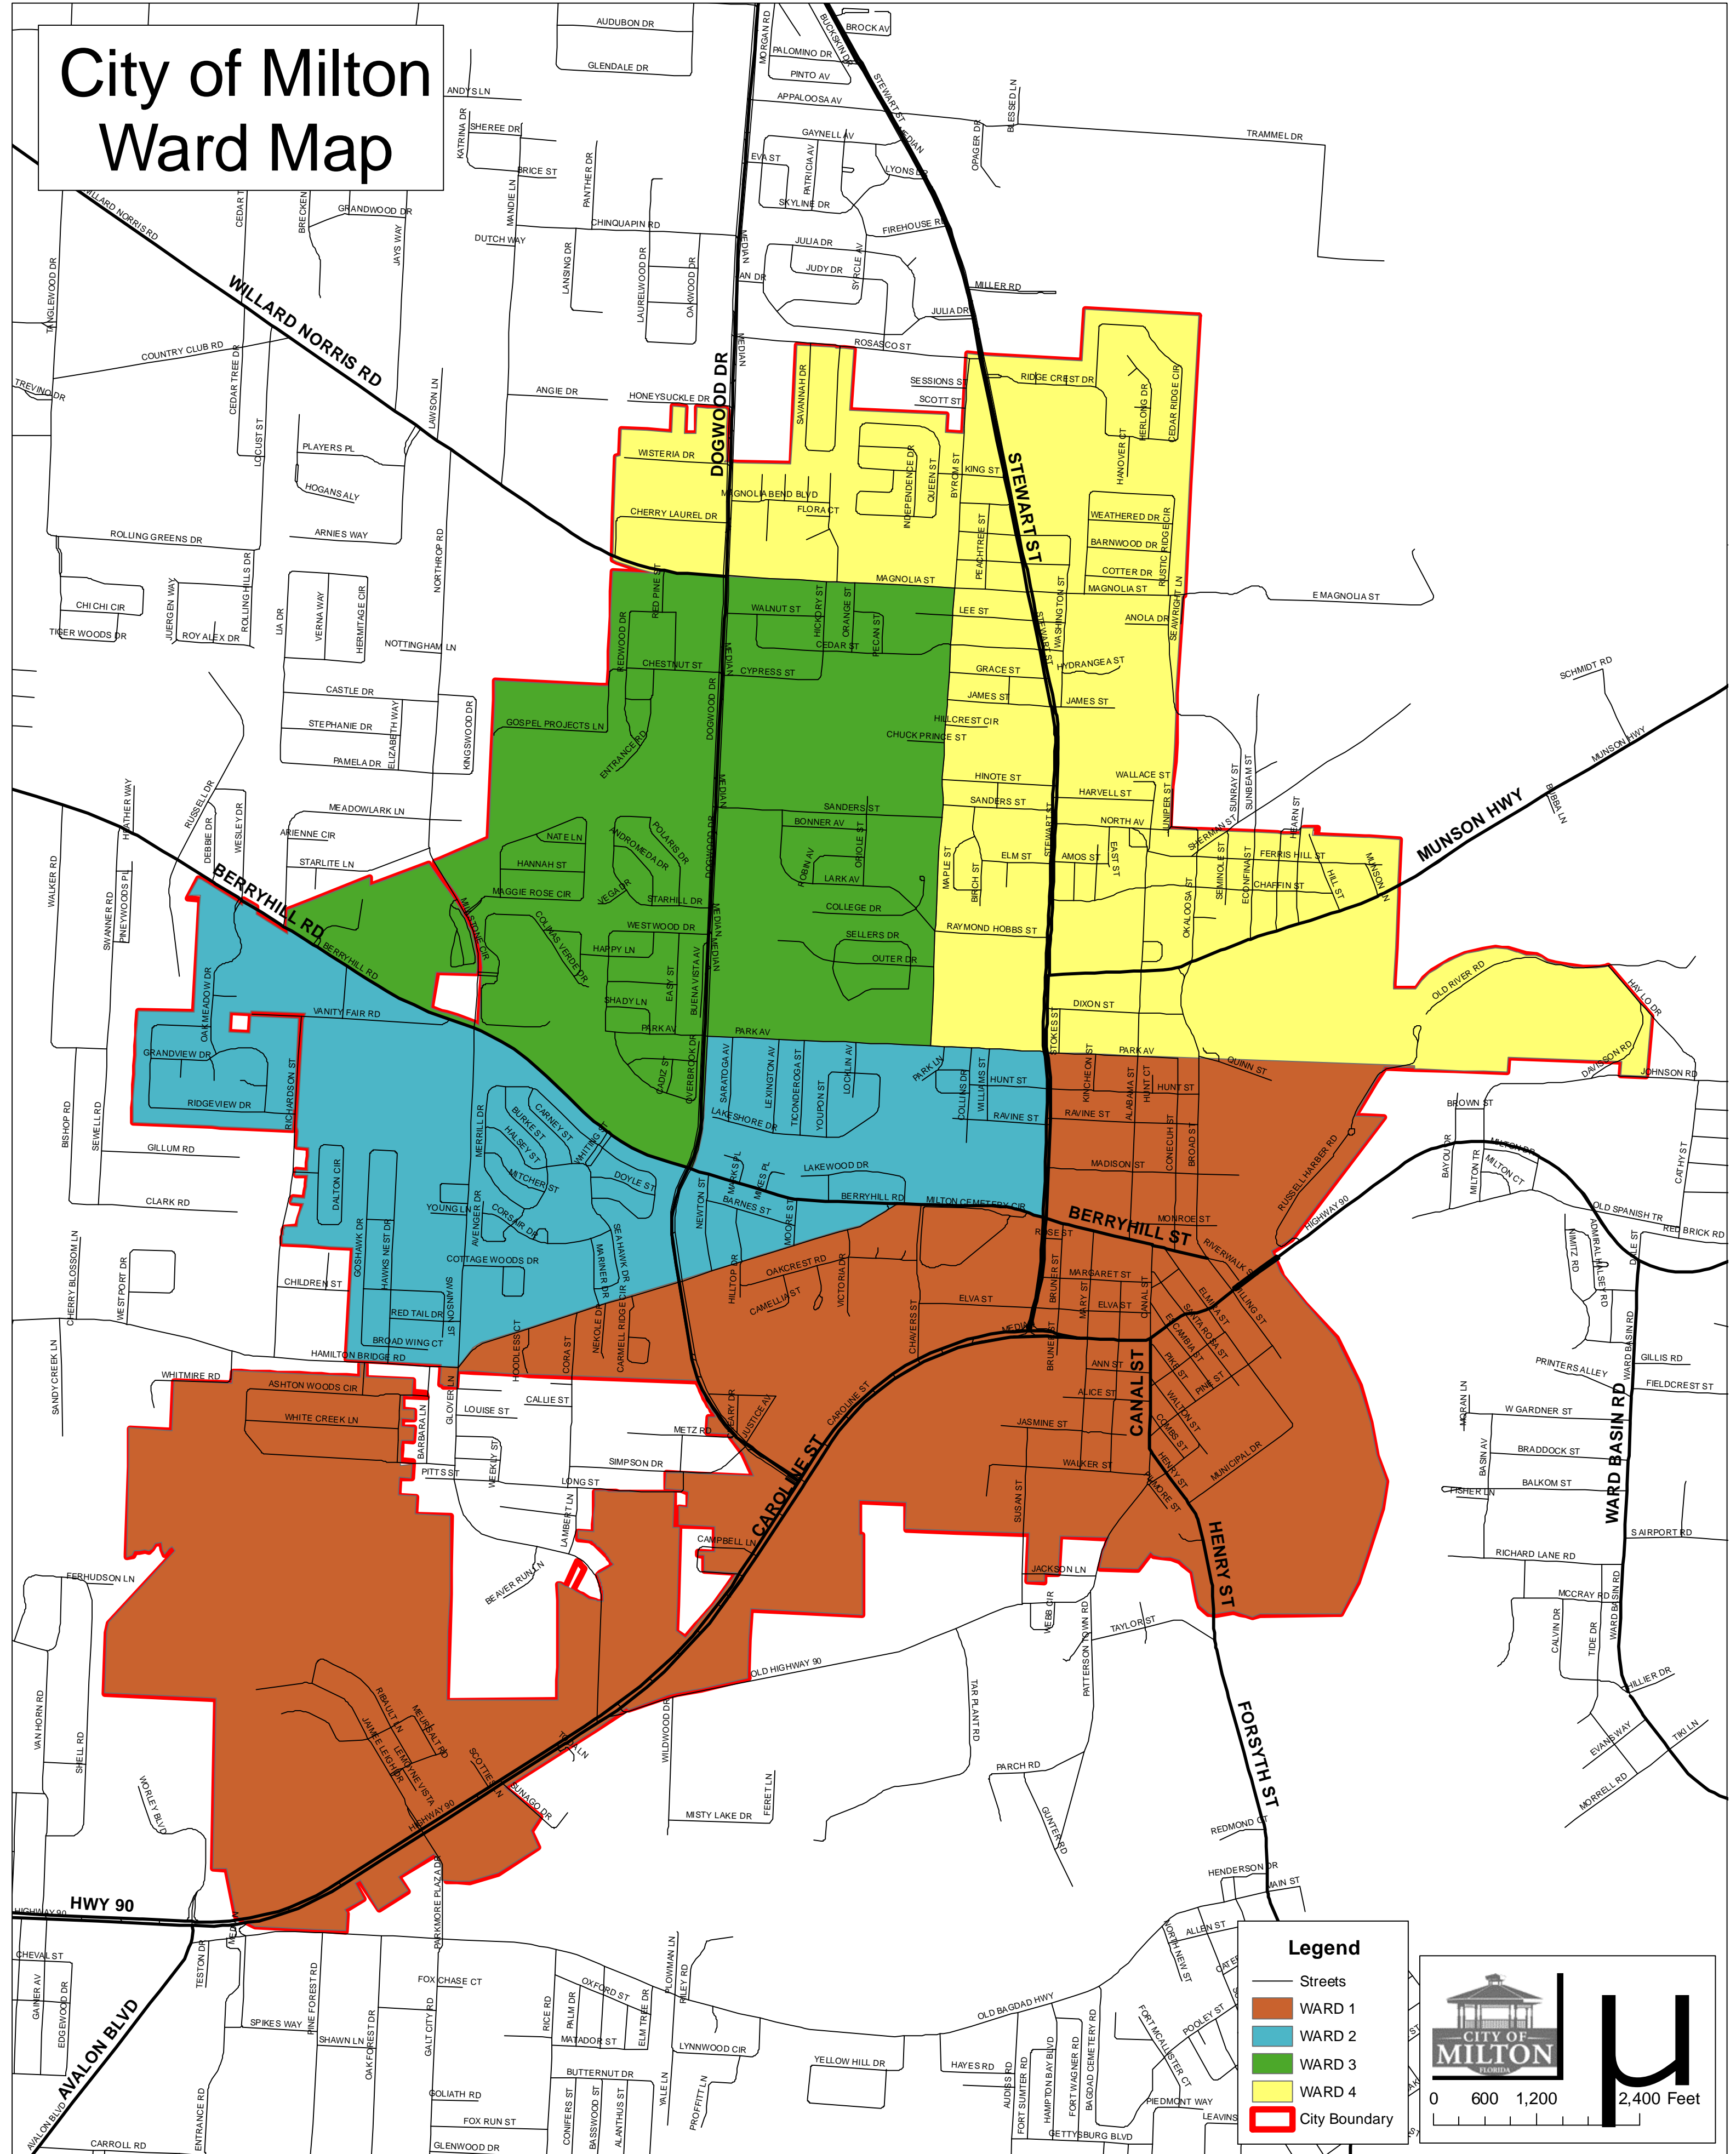

City of Milton Ward Map

Legend

- Streets
- WARD 1
- WARD 2
- WARD 3
- WARD 4
- City Boundary

0 600 1,200 2,400 Feet