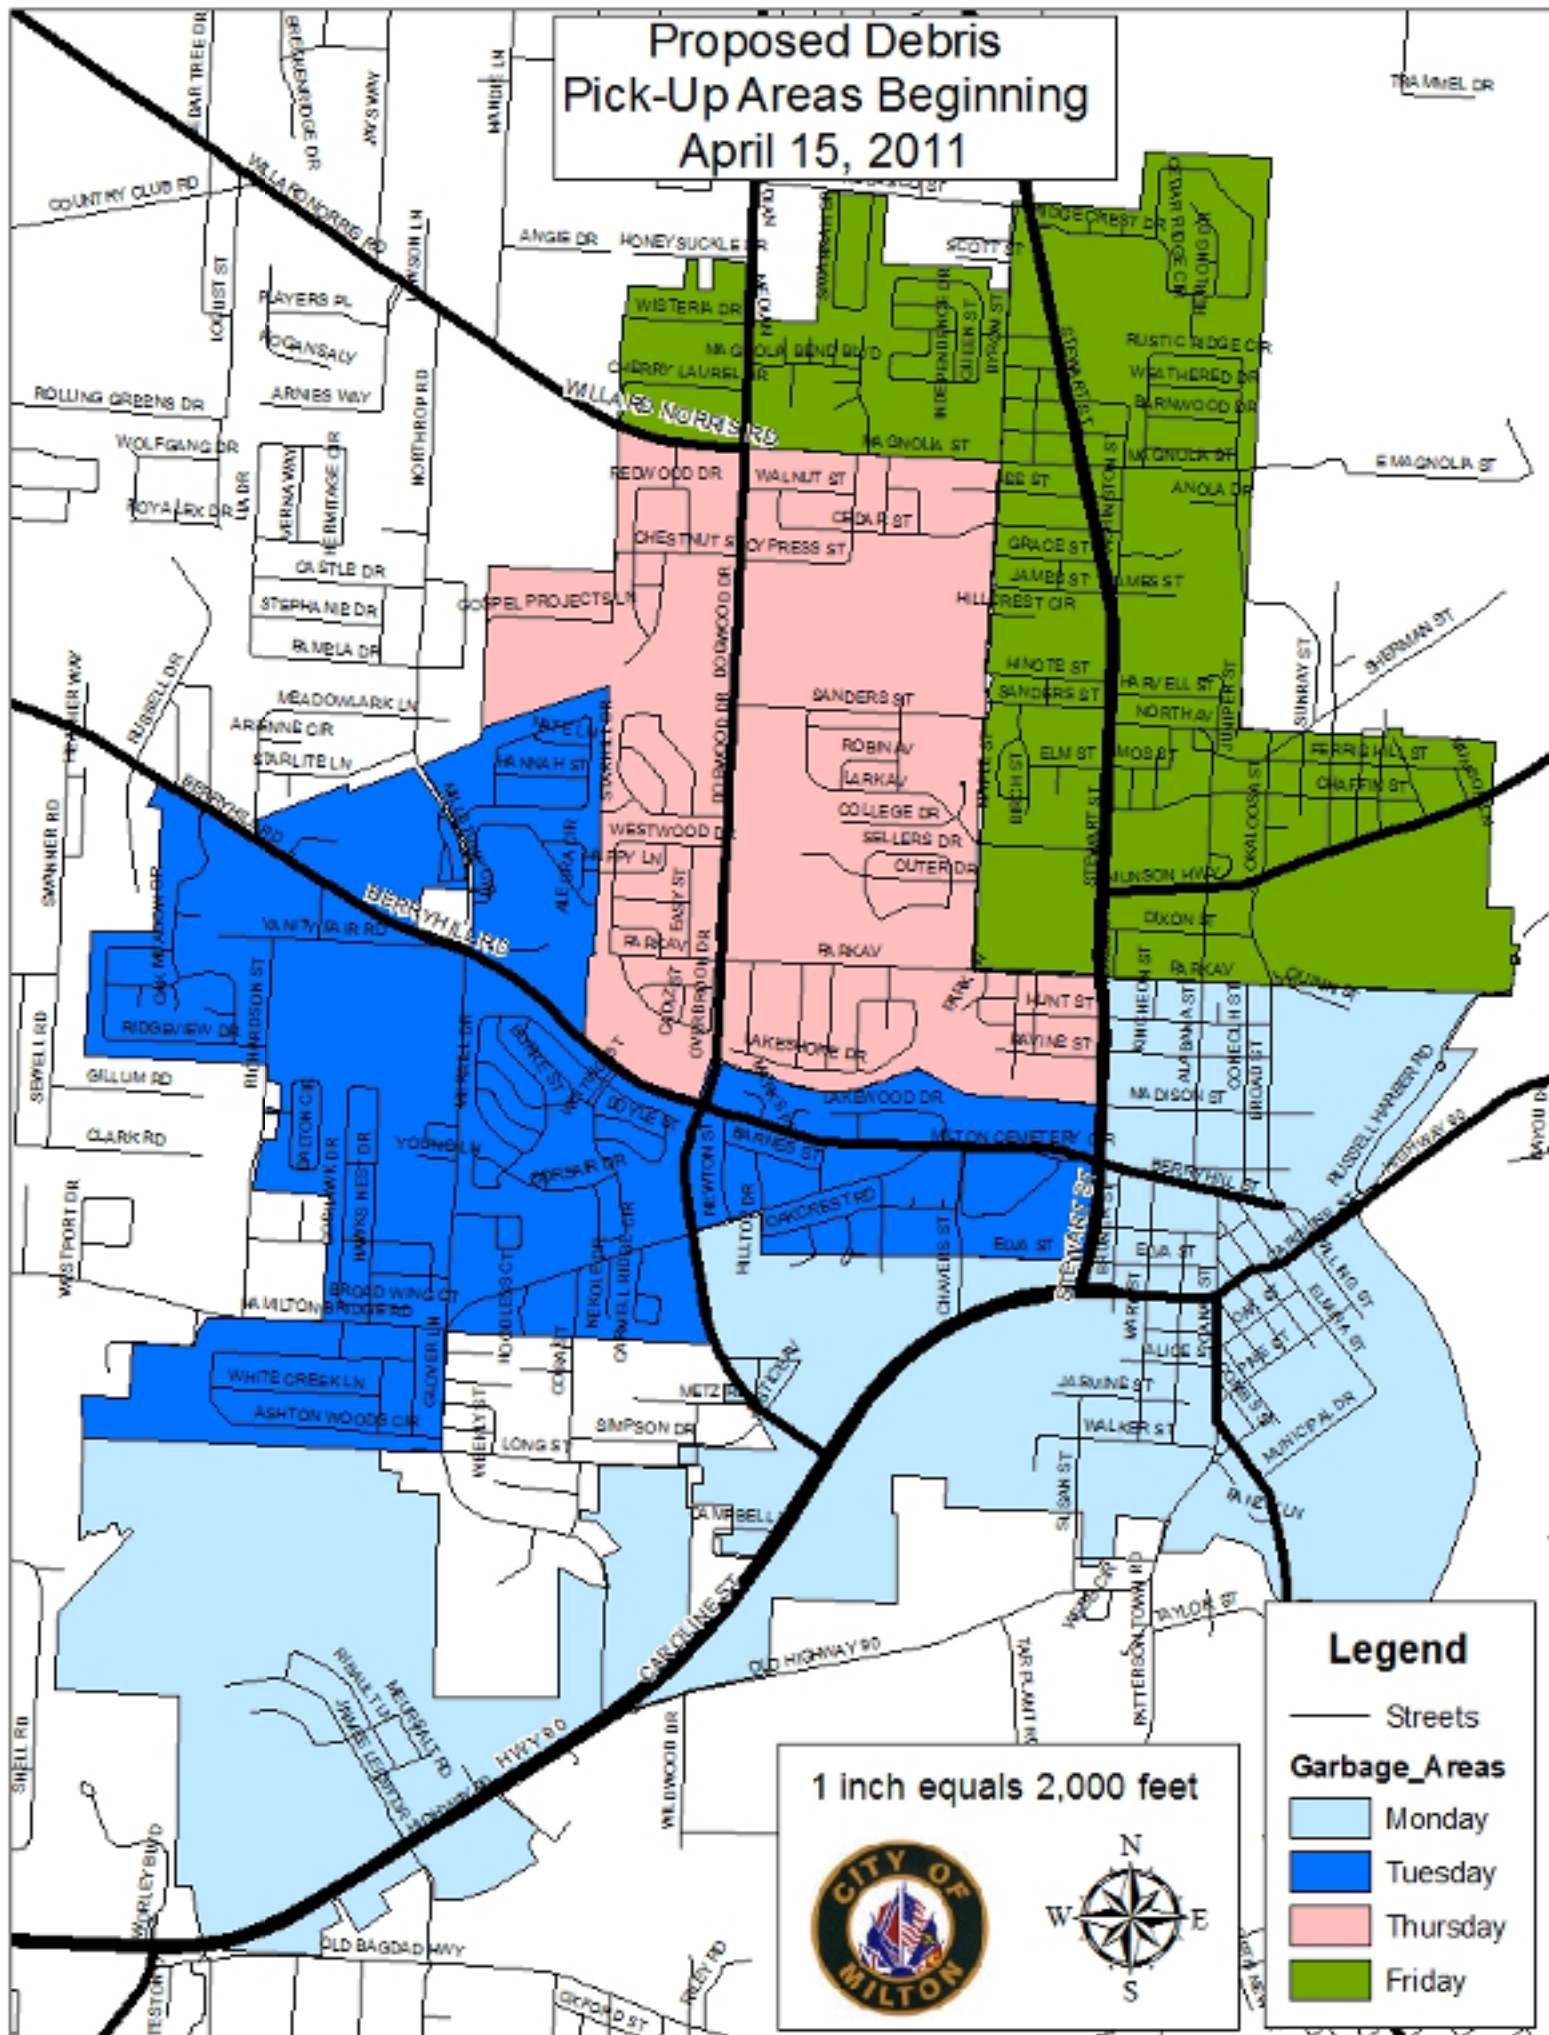

# Proposed Debris Pick-Up Areas Beginning April 15, 2011

## Legend

- Streets
- Garbage\_Areas**
- Monday
- Tuesday
- Thursday
- Friday

1 inch equals 2,000 feet